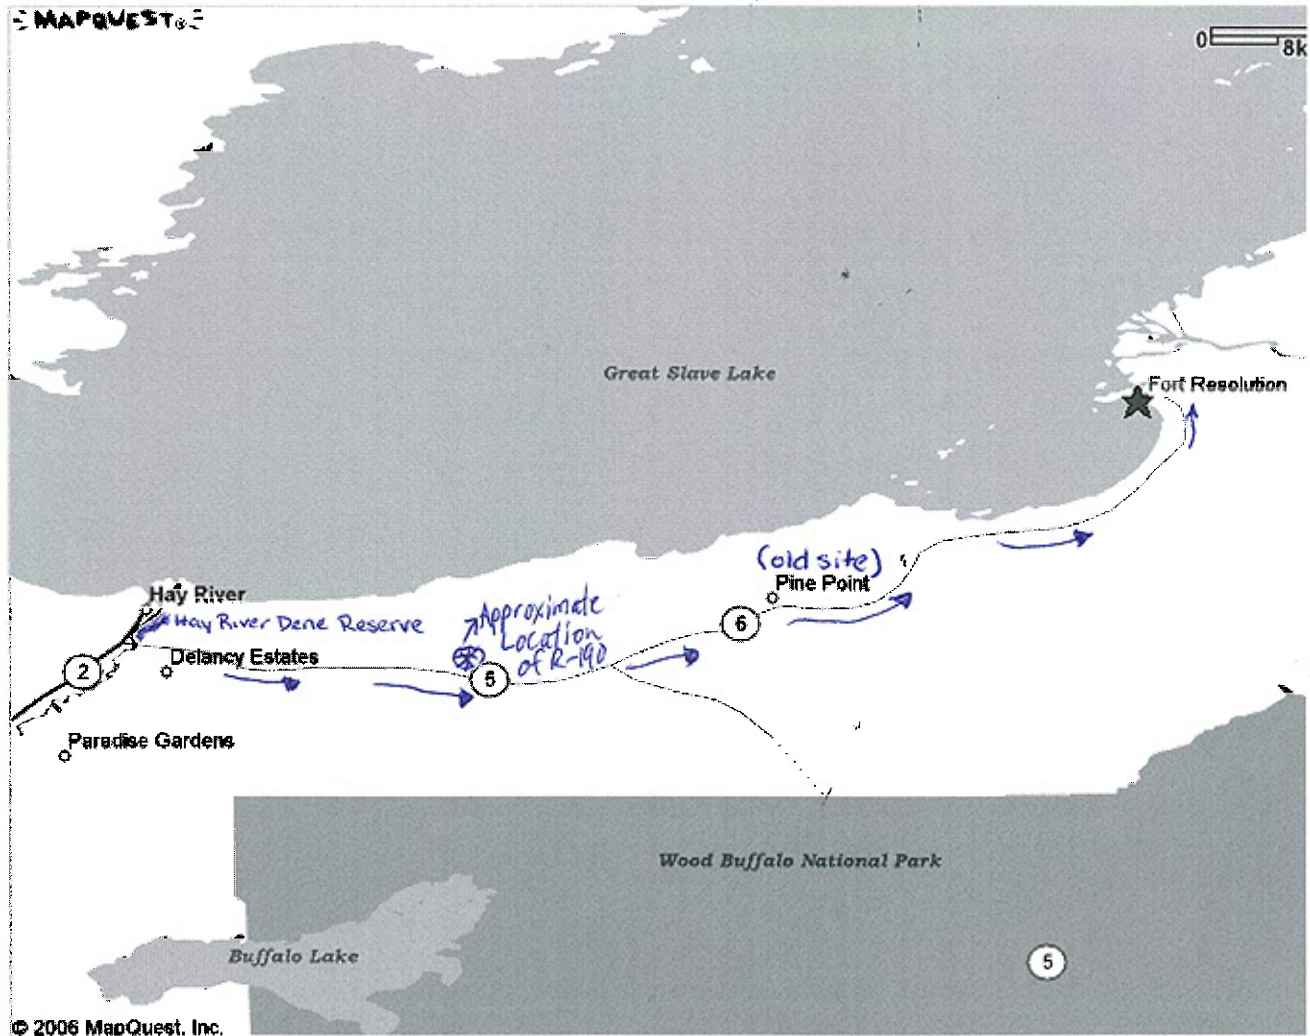

★ Fort Resolution, NT CA

© 2006 MapQuest, Inc.

its content. User assumes all risk resulting from such use.

Community hall located in centre of town

- ★ Chief Lamalice Complex
- ⚡ Roads
- Lakes & Rivers
- KFN Boundry

Hay River Dene Reserve