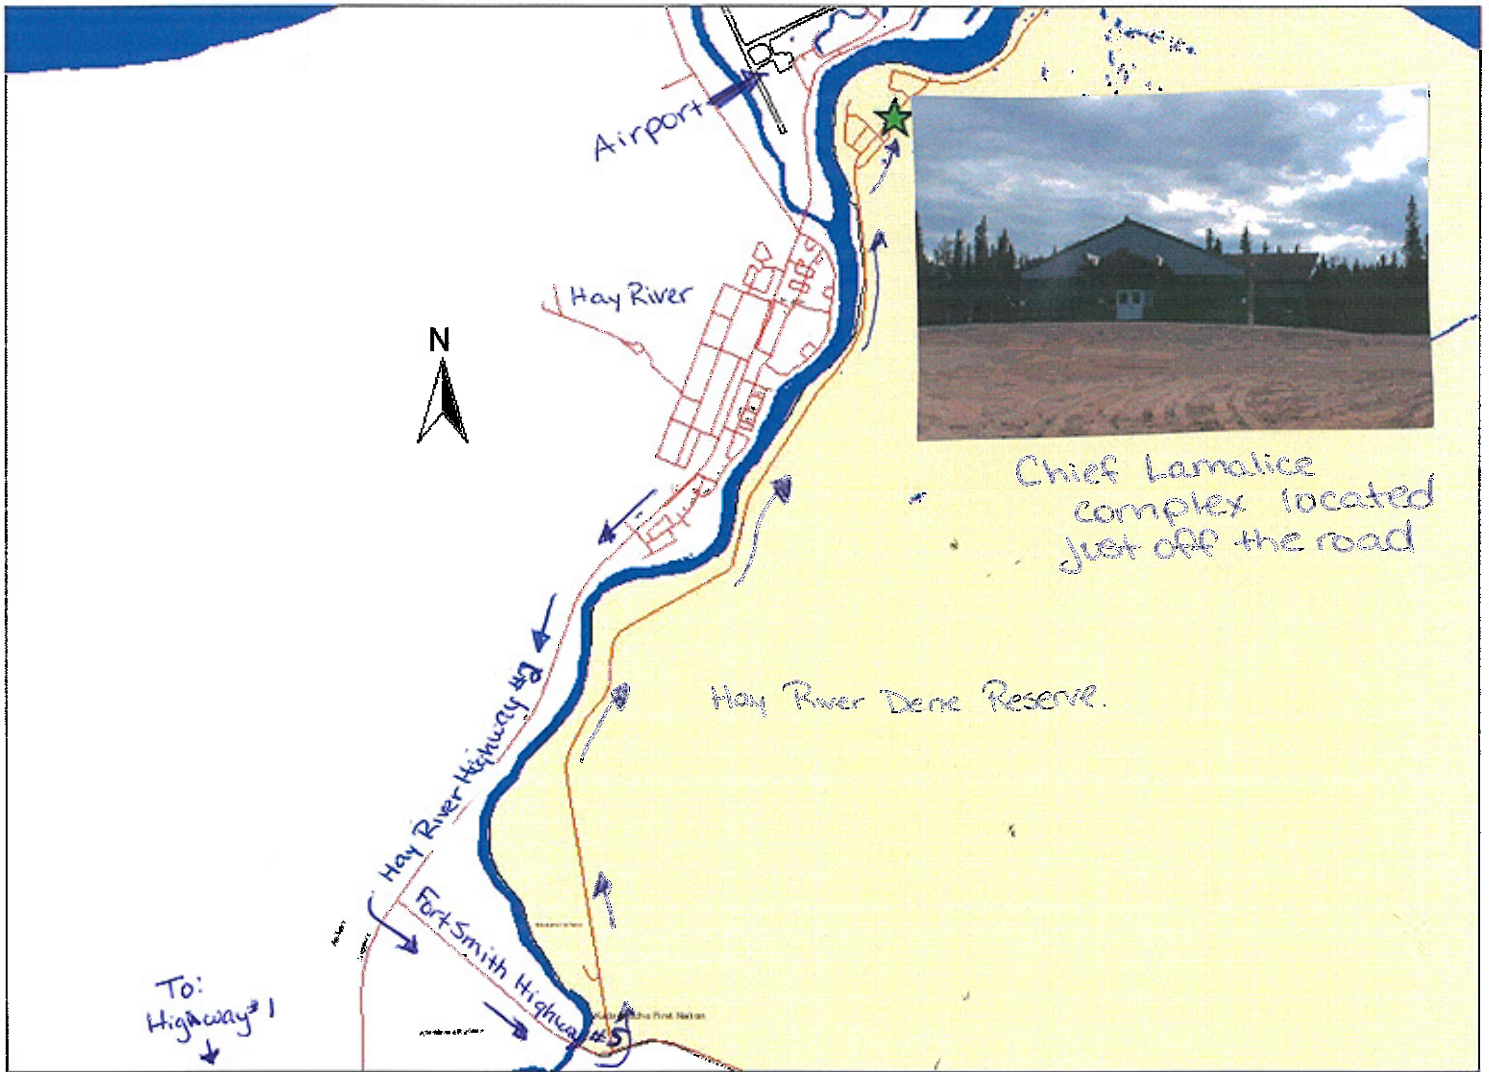

★ Fort Resolution, NT CA

© 2006 MapQuest, Inc.

its content. User assumes all risk resulting from such use.

Community hall located in centre of town

- ★ Chief Lamalice Complex
- ⚡ Roads
- Lakes & Rivers
- KFN Boundry

Hay River Dene Reserve