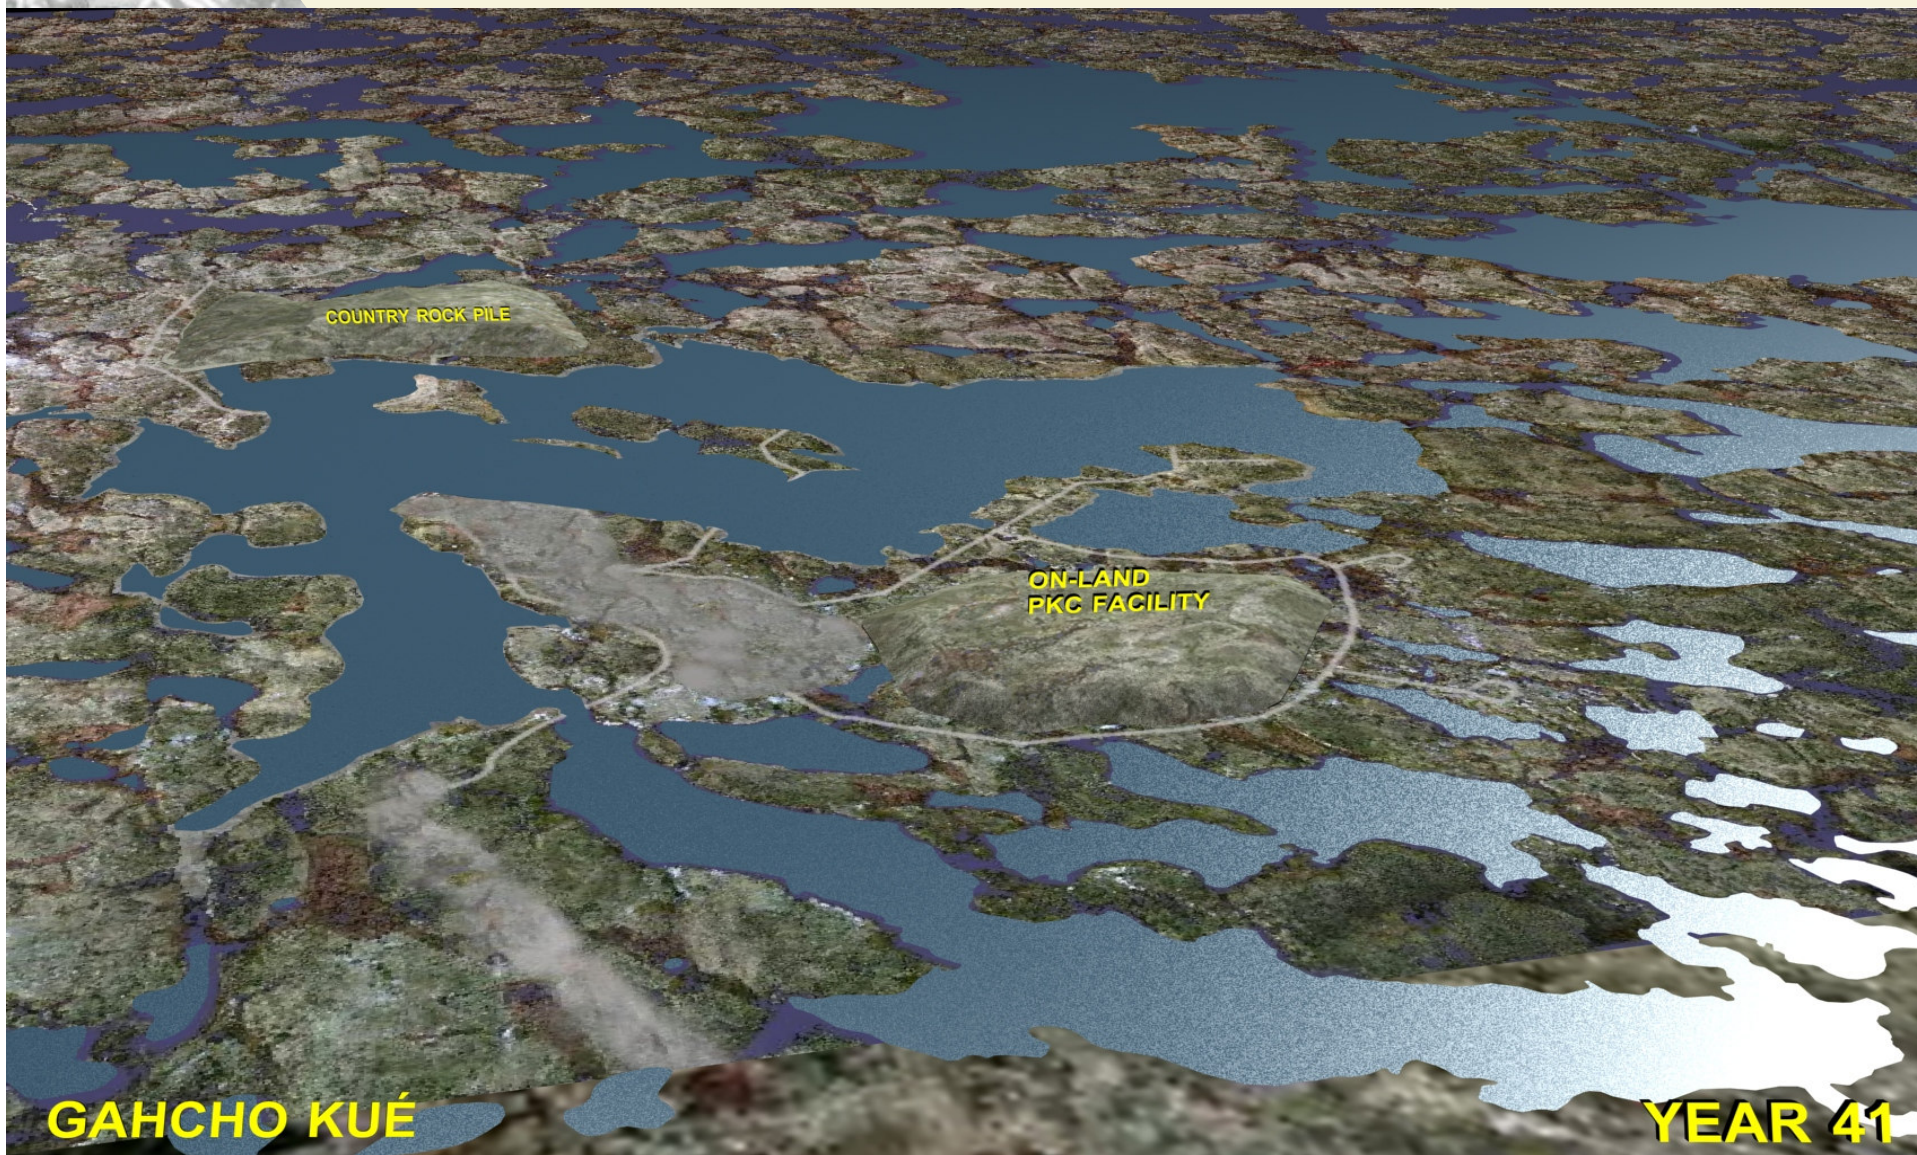

Kennady Lake at Closure

Questions?

Walking Tour

Agenda for flights

1. GK Site to Waste Rock Pile – Set Down
2. Waste Rock Pile to Lake 410
 - On land PKC Facility & N Watershed

Flight Tour GK Site to Waste Rock Pile

Flight Tour Waste Rock Pile to Lake 410

Agenda for flights

Flights			
Group	Site to Waste Rock Pile	Group	WRP to 410 & Discharge Route
1	Funnell / Wooley / Barsi / Klein	1	Funnell / Wooley / Barsi / Klein
2	Cobban / Morapeli / Haefele / Stevenson / Allen	2	Cobban / Morapeli / Haefele / Stevenson / Allen
3	Cobban / Huebert / Mackenzie- Scott / Ondrack	3	Cobban / Huebert / Mackenzie-Scott / Ondrack
4	Cobban / Bolstad / Bohnet / MacDonald / Edjericon	4	Cobban / Bolstad / Bohnet / MacDonald / Edjericon
5	Cobban / Digel / Christensen / Ehrlic / Donihee	5	Cobban / Digel / Christensen / Ehrlic / Donihee