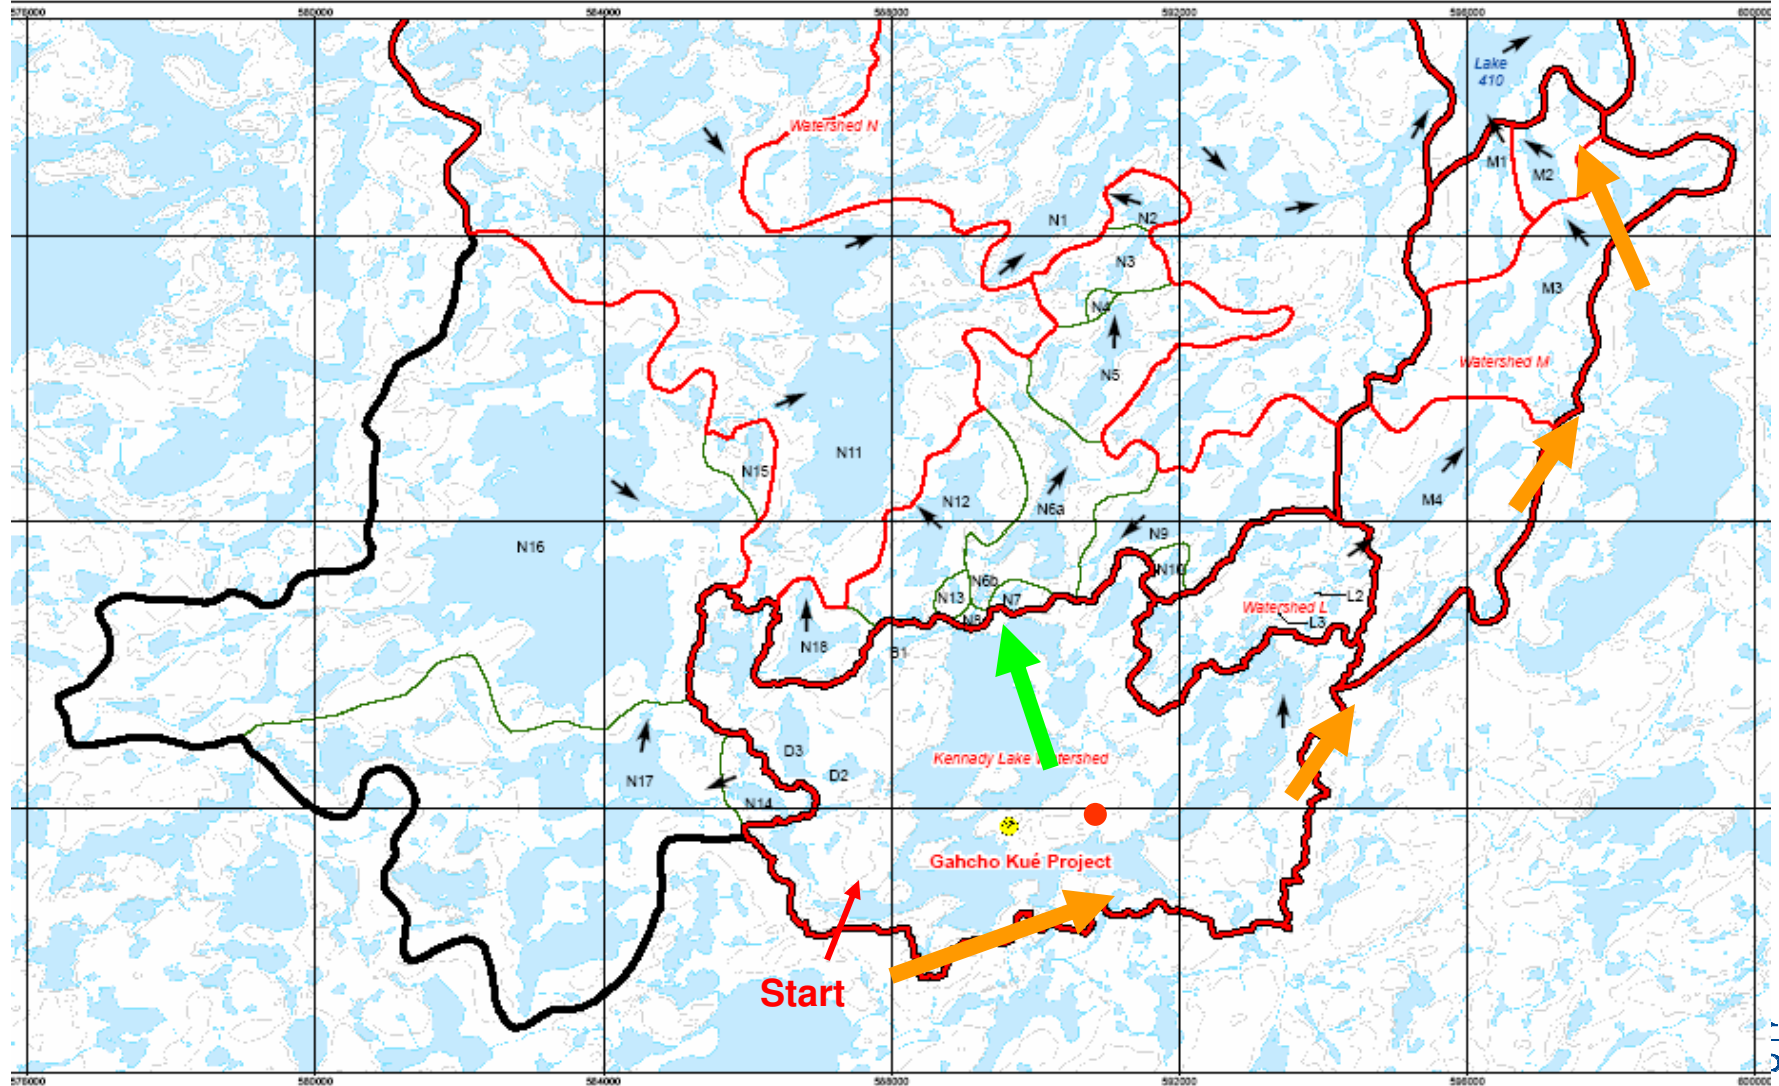

Kennady Lake at Closure

Questions?

Walking Tour

Agenda for flights

1. GK Site to Waste Rock Pile – Set Down
2. Waste Rock Pile to Lake 410
 - On land PKC Facility & N Watershed

Flight Tour GK Site to Waste Rock Pile

Flight Tour Waste Rock Pile to Lake 410

Agenda for flights

Flights			
Group	Site to Waste Rock Pile	Group	WRP to 410 & Discharge Route
1	Funnell / Wooley / Barsi / Klein	1	Funnell / Wooley / Barsi / Klein
2	Cobban / Morapeli / Haefele / Stevenson / Allen	2	Cobban / Morapeli / Haefele / Stevenson / Allen
3	Cobban / Huebert / Mackenzie- Scott / Ondrack	3	Cobban / Huebert / Mackenzie-Scott / Ondrack
4	Cobban / Bolstad / Bohnet / MacDonald / Edjericon	4	Cobban / Bolstad / Bohnet / MacDonald / Edjericon
5	Cobban / Digel / Christensen / Ehrlic / Donihee	5	Cobban / Digel / Christensen / Ehrlic / Donihee